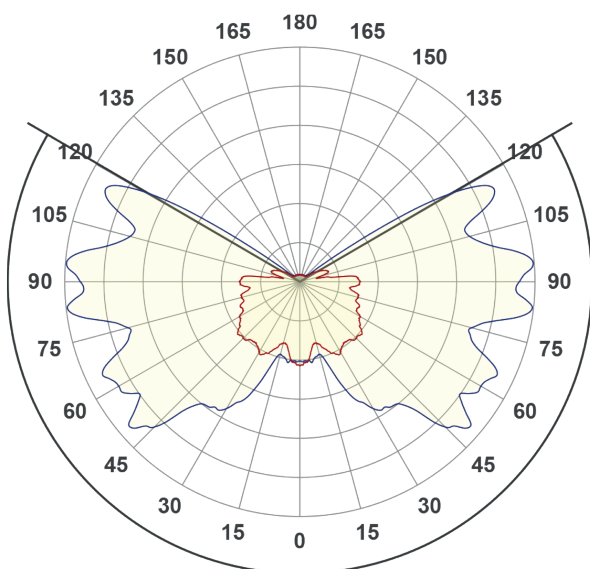

NUURA

MIIRA 1 Large

Brass - Rock Grey / Optic Clear

LIGHT CALCULATIONS

Light efficiency:

86 Lumen/Watt

Light quality:

CRI: 82,4

Color temperature:

2764 K